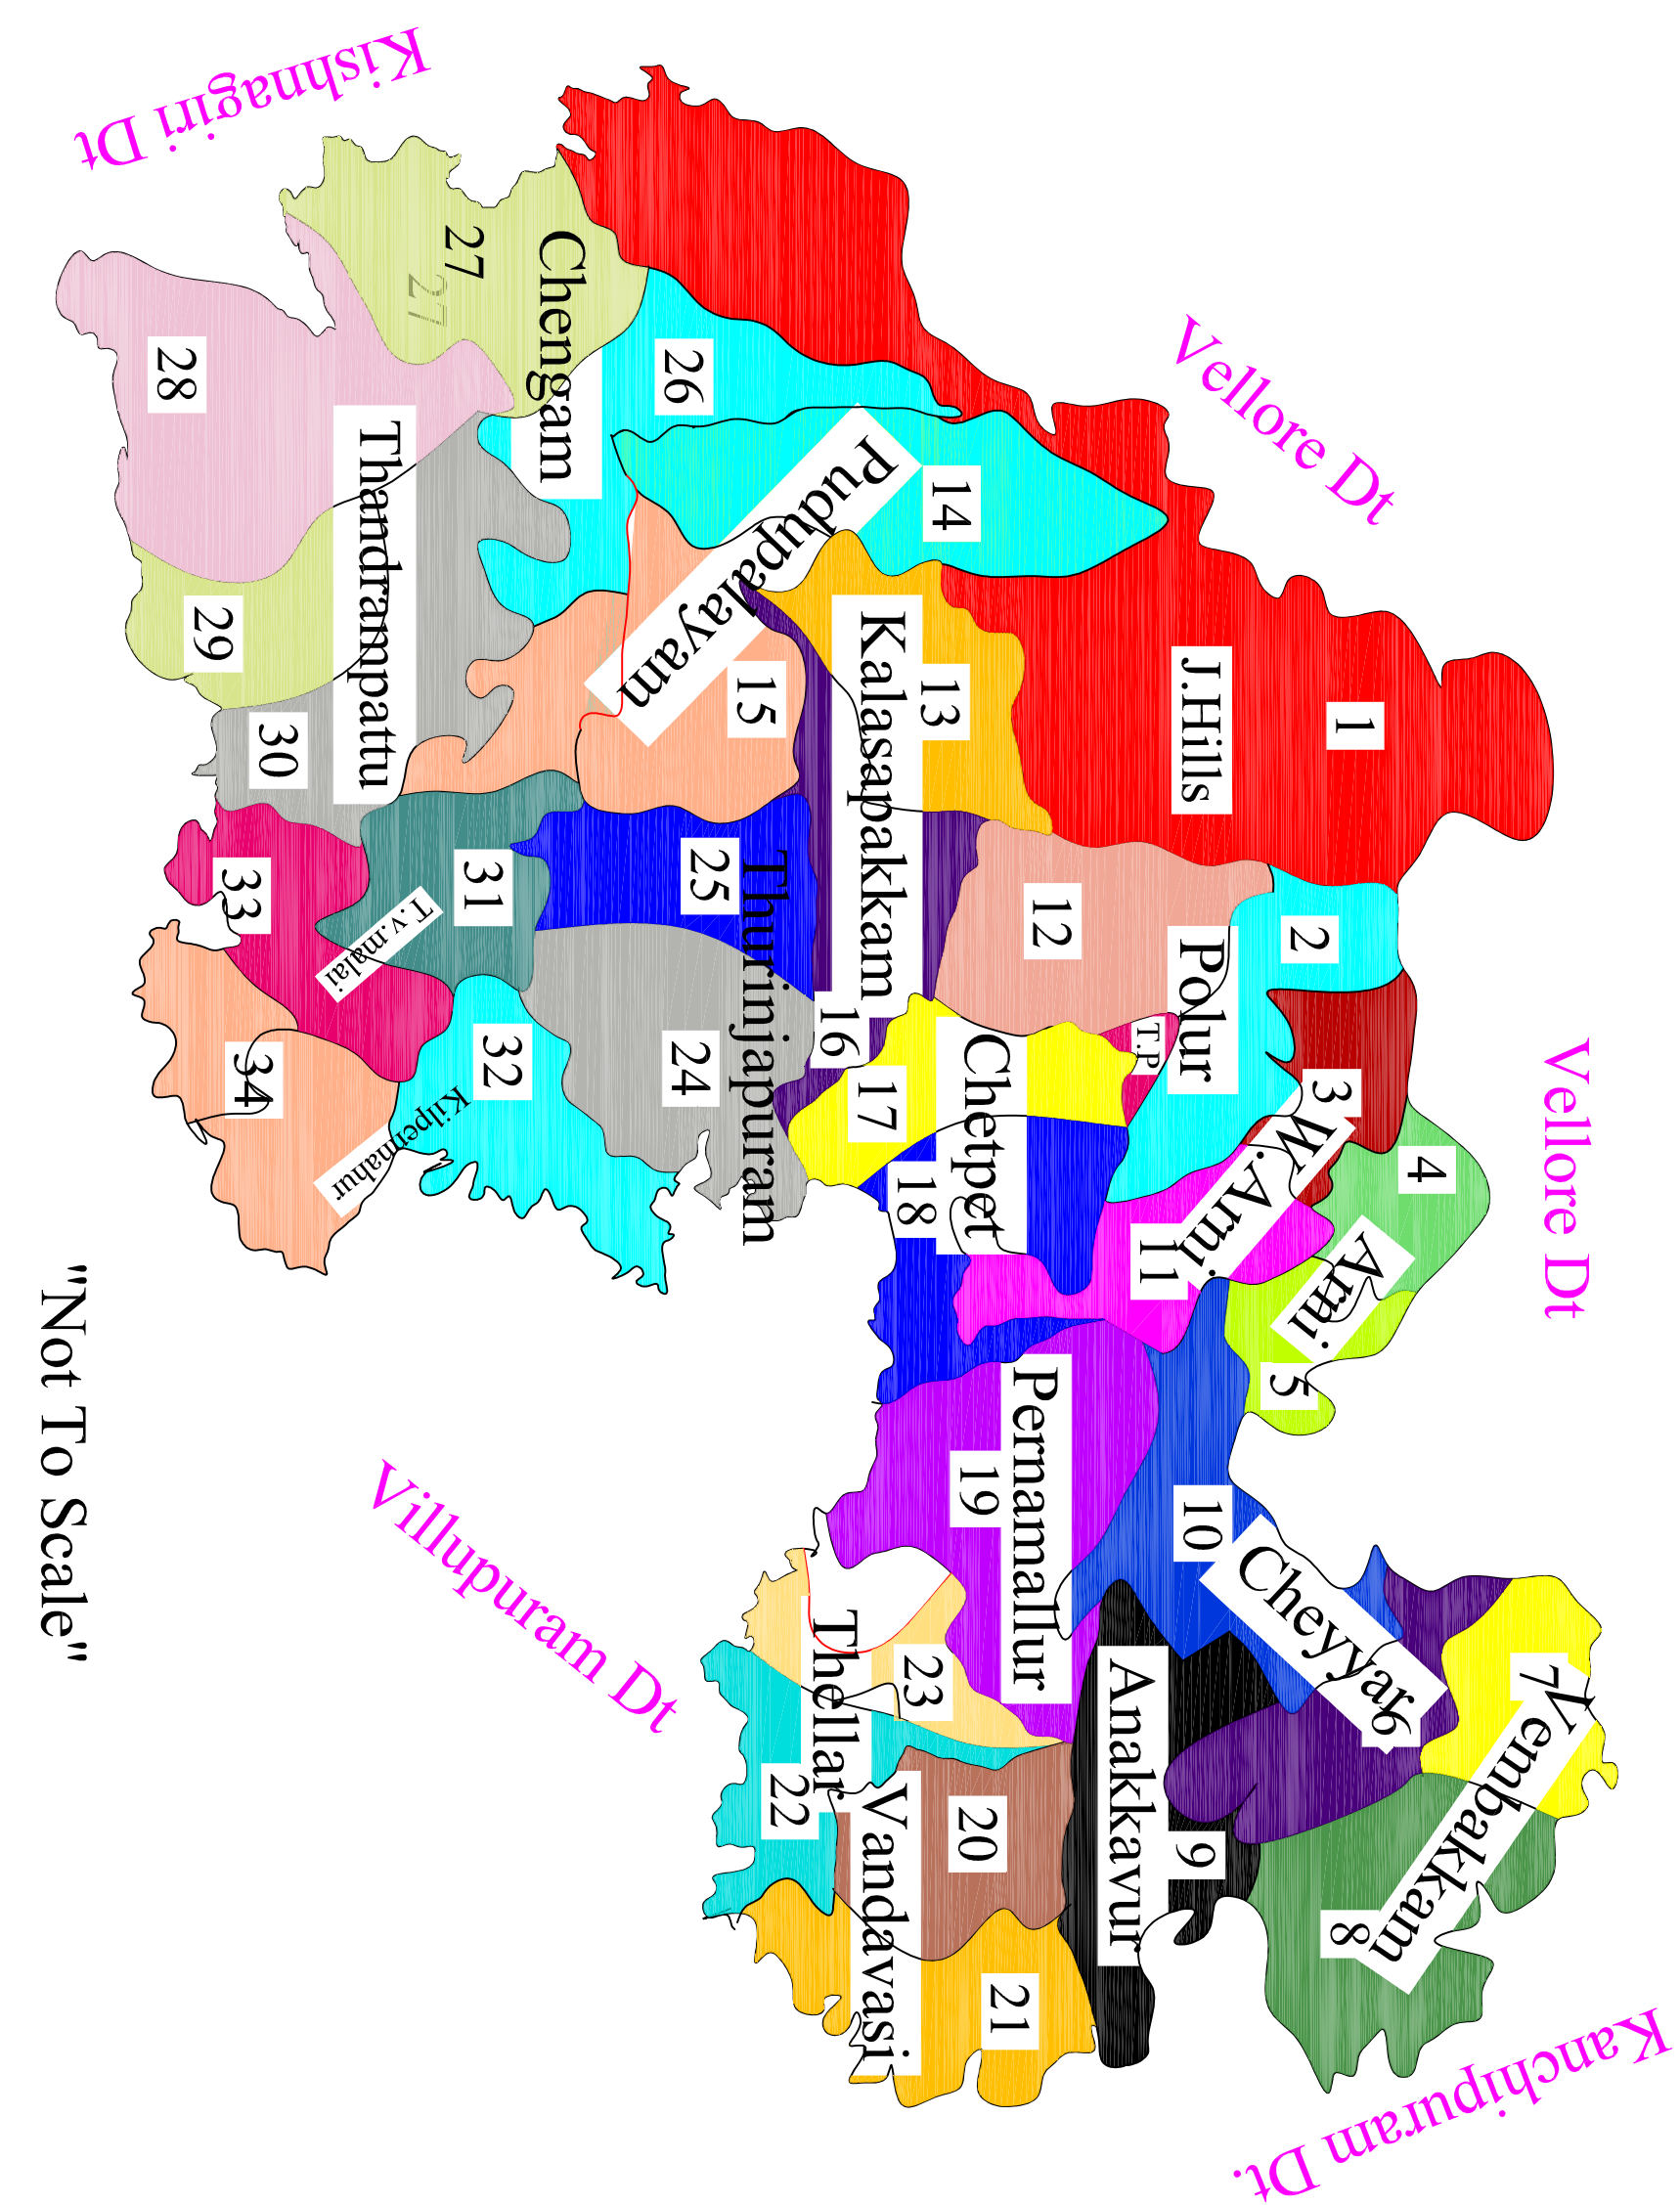

THIRUVANNAMALAI DISTRICT PANCHAYAT PROPOSED WARD 1 -34

| Reference | | |
|-----------|-------------|-------------------|
| Sl.no | No.of wards | Name of the Block |
| 1 | 1 | J.Hills |
| 2 | 2,12 | Polur |
| 3 | 3,11 | W.Arni |
| 4 | 4,5 | Arni |
| 5 | 6,10 | Cheyar |
| 6 | 7,8 | Vembakkam |
| 7 | 9 | Anakkavur |
| 8 | 13,16 | Kalasapakkam |
| 9 | 14,15 | Pudupalayam |
| 10 | 17,18 | Chetpet |
| 11 | 19 | Pernamallur |
| 12 | 20,21 | Vandavasi |
| 13 | 22,23 | Thellar |
| 14 | 24,25 | Thuringapuram |
| 15 | 26,27 | Chengam |
| 16 | 28,29,30 | Thandrapattu |
| 17 | 31,33 | Thiruvannamalai |
| 18 | 32,34 | Kilpennathur |

"Not To Scale"